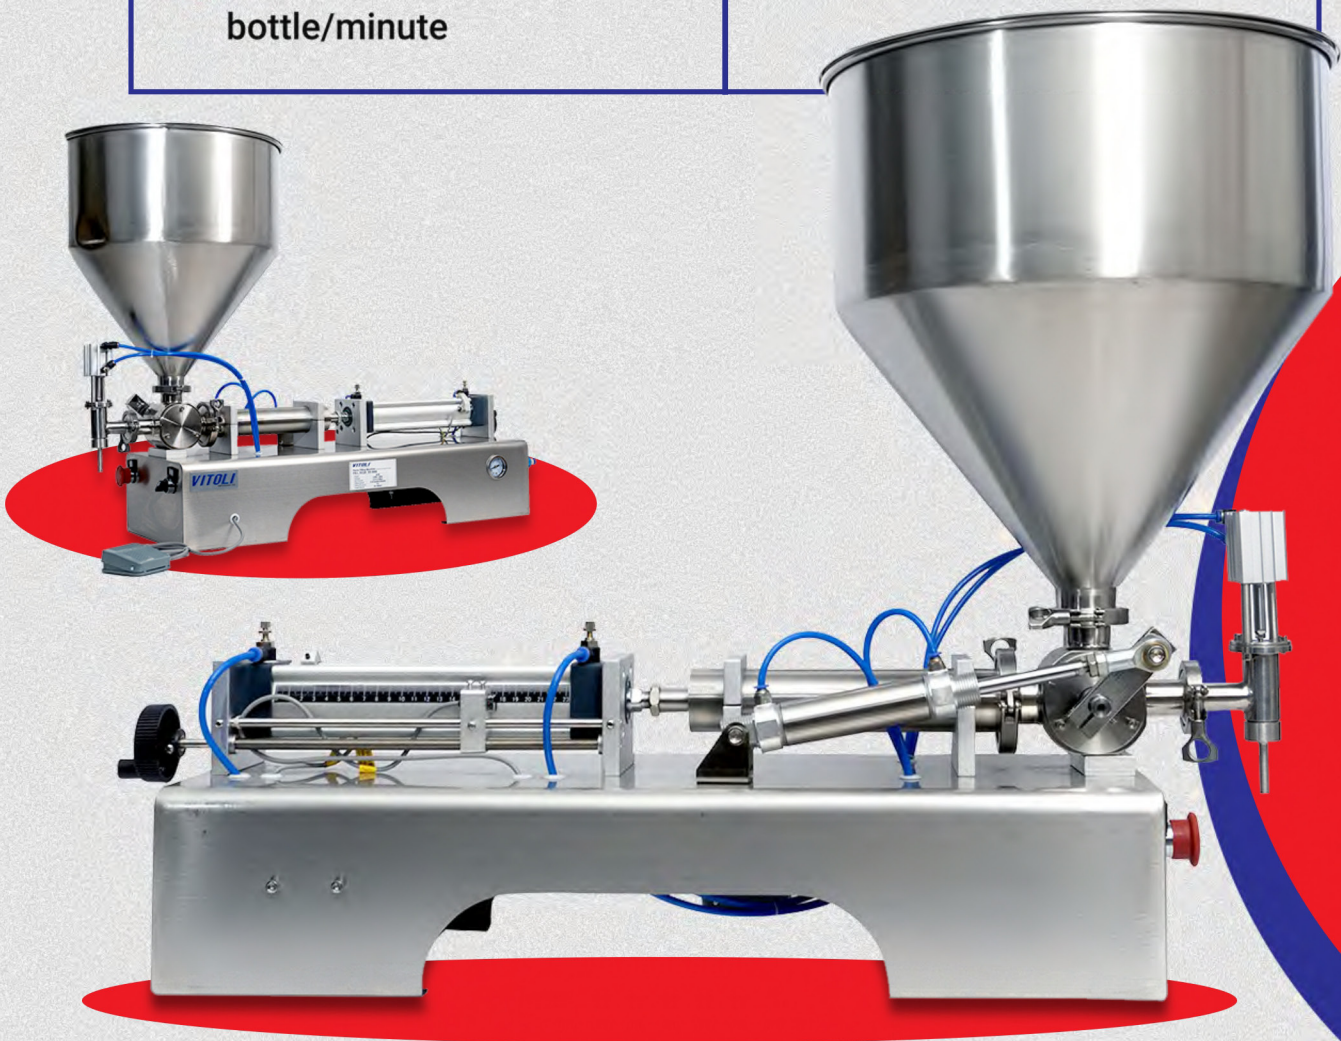

## PASTE FILLING MACHINE (W/O COMPRESSOR) FILL.TECH 30-300

### SPECIFICATION

- |   |                             |
|---|-----------------------------|
| ➔ Power : 20W                           | ➔ Filling Accuracy : 1%     |
| ➔ Voltage : 220V / 50Hz                 | ➔ Single Nozzle : 30-300 ml |
| ➔ Air Pressure : 0.4 – 0.6 Mpa          | ➔ Stock Code : 880325042    |
| ➔ Filling Speed : 5-25<br>bottle/minute |                             |